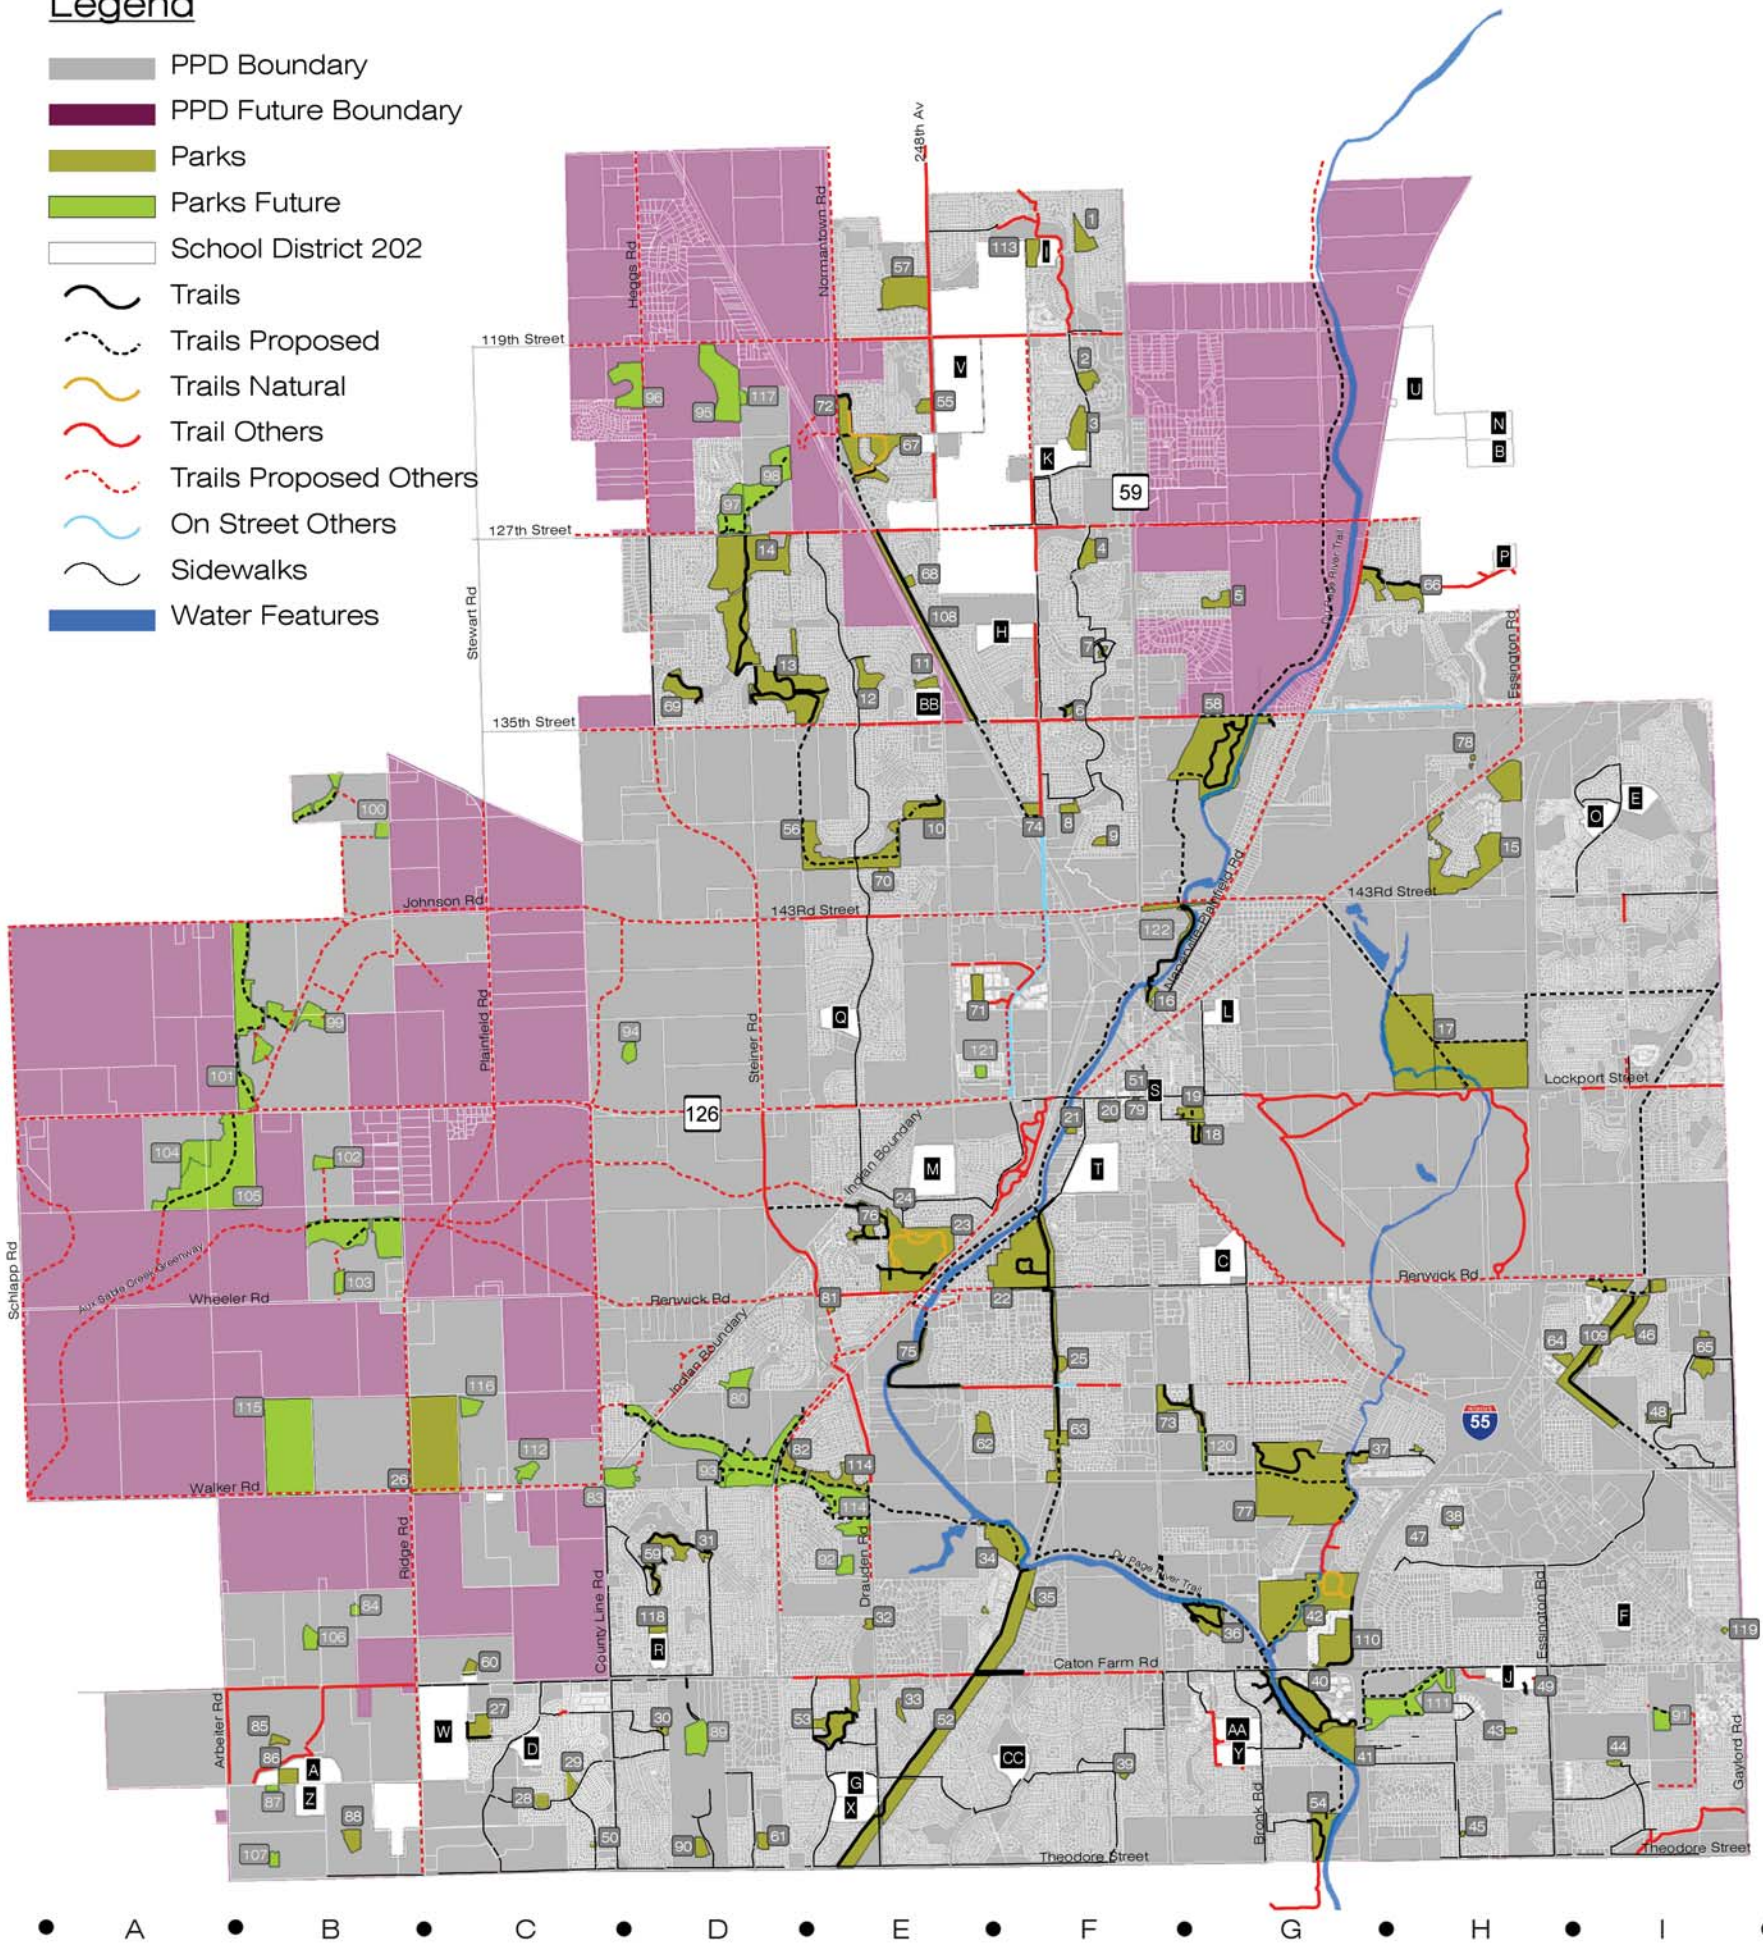

# PLAINFIELD PARK DISTRICT FACILITIES MAP

## Legend

- PPD Boundary
- PPD Future Boundary
- Parks
- Parks Future
- School District 202
- Trails
- Trails Proposed
- Trails Natural
- Trail Others
- Trails Proposed Others
- On Street Others
- Sidewalks
- Water Features

### School District 202

Aux Sable Middle School	A
Bess Eichelberger Elementary	B
Central Elementary	C
Charles Reed Elementary	D
Creekside Elementary	E
Crystal Lawns Elementary	F
Drauden Point Middle School	G
Eagle Pointe Elementary	H
Freedom Elementary	I
Grand Prairie Elementary	J
Heritage Grove Middle School	K
Indian Trail Middle School	L
Ira Jones Middle School	M
John F. Kennedy Middle School	N
Lakewood Falls Elementary	O
Liberty Elementary	P
Lincoln Elementary	Q
Meadow View Elementary	R
Plainfield Academy	S
Plainfield Central High School	T
Plainfield East High School (2008)	U
Plainfield North High School	V
Plainfield South High School	W
Ridge Elementary	X
River View Elementary	Y
Thomas Jefferson Elementary	Z
Timber Ridge Middle School	AA
Walker's Grove Elementary	BB
Wesmere Elementary	CC