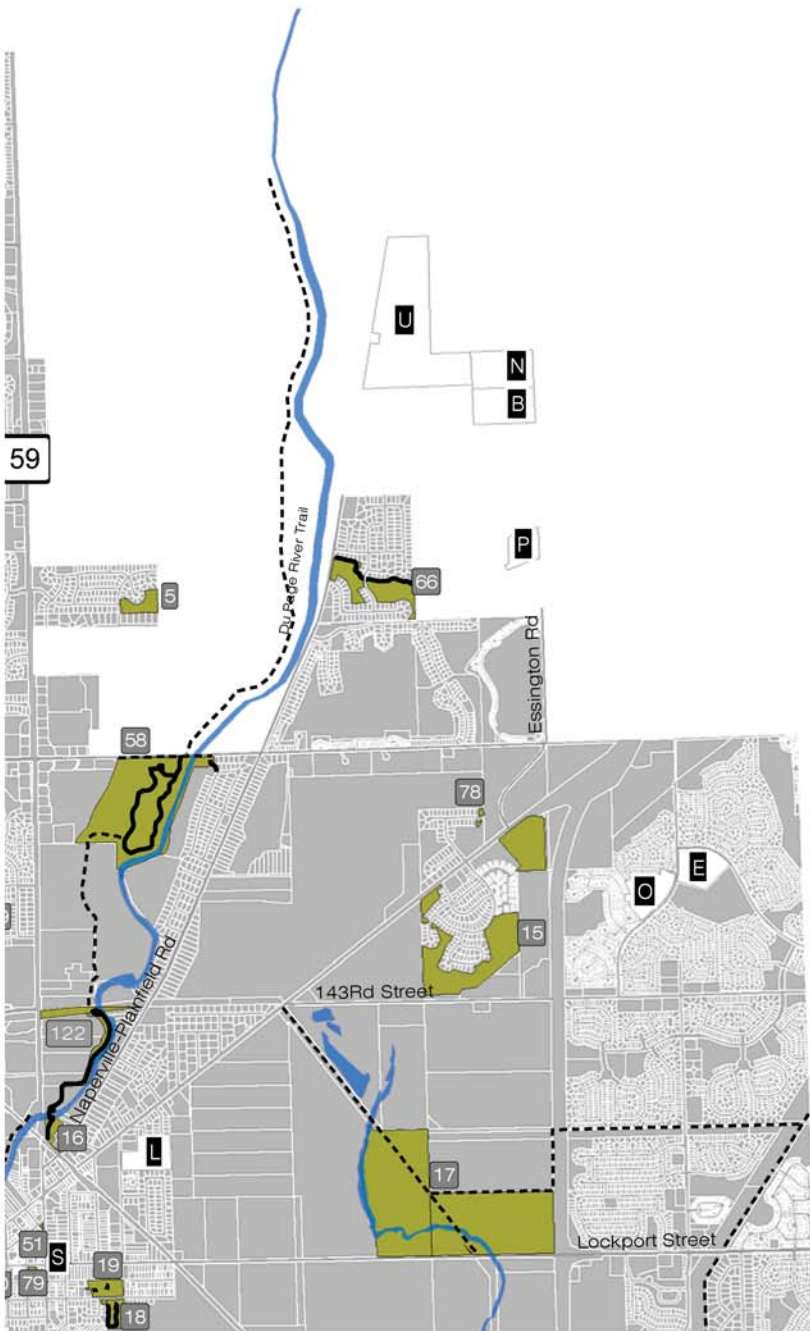

# NORTHEAST QUADRANT

## Legend

- PPD Boundary
- Parks
- Parks Future
- School District 202
- Trails
- Trails Proposed
- Trails Natural
- Water Features

## School District 202

- Bess Eichelberger Elementary
- Creekside Elementary
- Indian Trail Middle School
- John F. Kennedy Middle School
- Lakewood Falls Elementary
- Liberty Elementary
- Plainfield Academy
- Plainfield East High School (2008)

## Parks

- Eaton Preserve 58
- Farmstone Ridge 66
- Four Seasons/Avery Preserve 17
- Riverview 16
- The DuPage River Trail 122
- The Ponds 5
- The Reserve 15
- Water's Edge 78