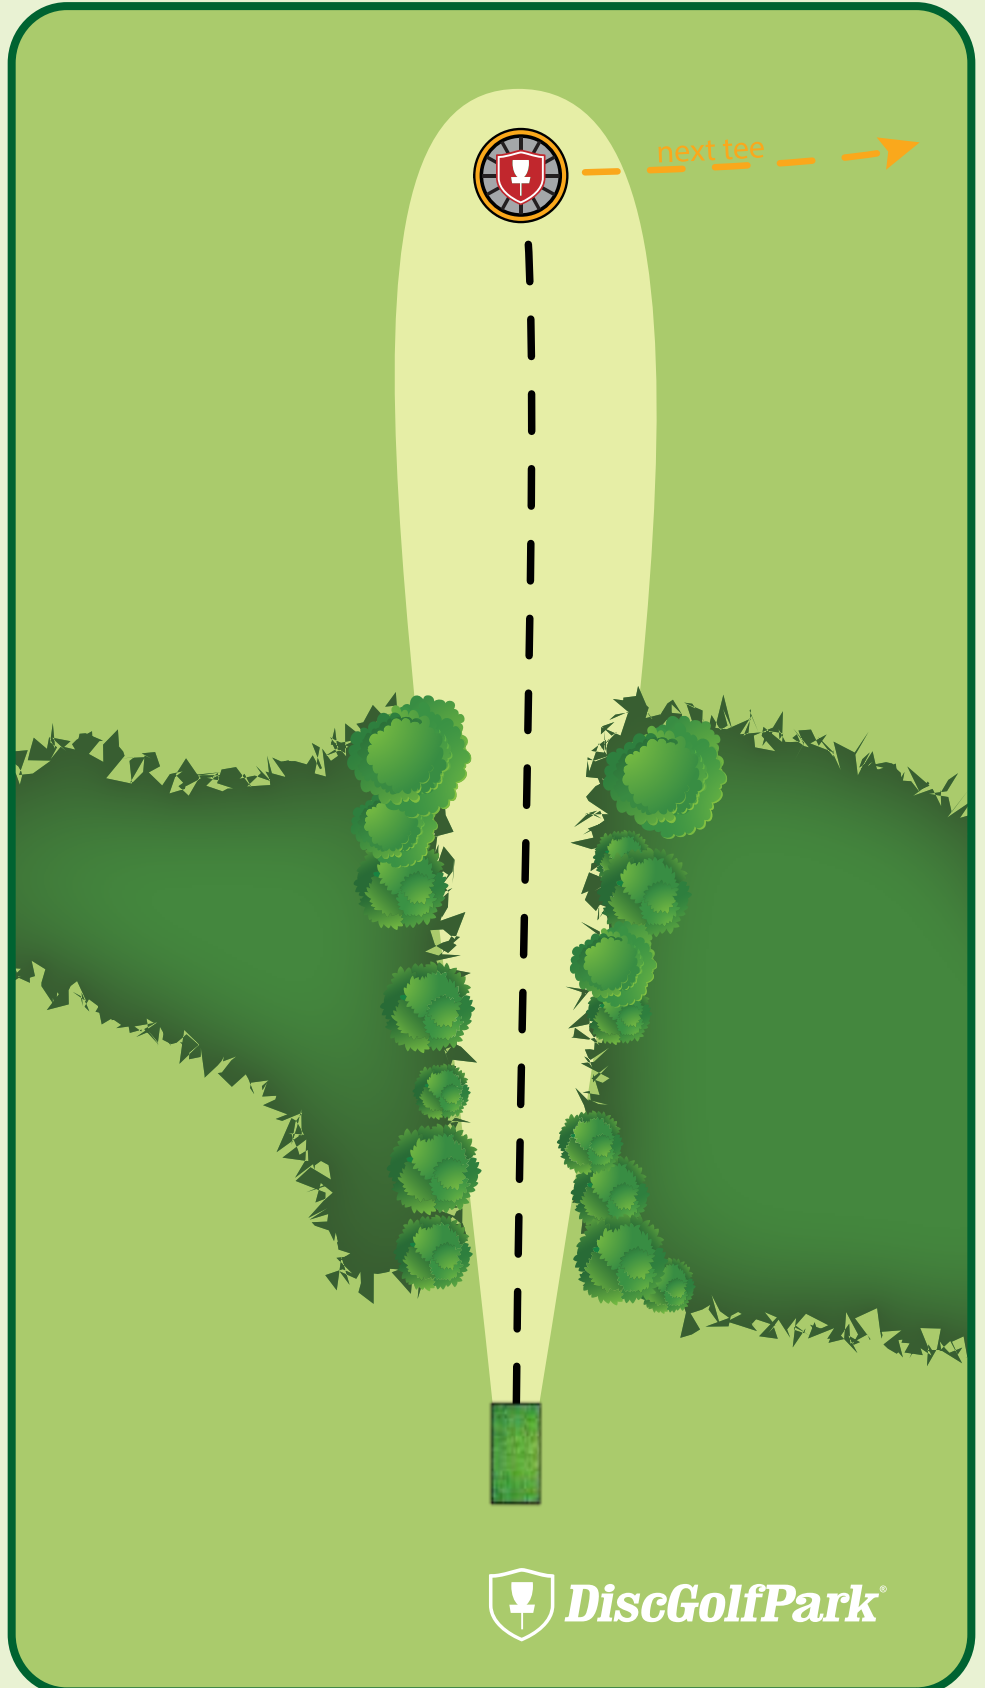

# Avery Preserve DiscGolfPark®

Par 3

255 ft

Please let the group in front of you finish the hole before you begin to tee off.

Be sure not to throw if anyone on the pathways is in danger.

# Avery Preserve DiscGolfPark®

#5

Par 3

299 ft

Please let the group in front of you finish the hole before you begin to tee off.

Be sure not to throw if anyone on the pathways is in danger.