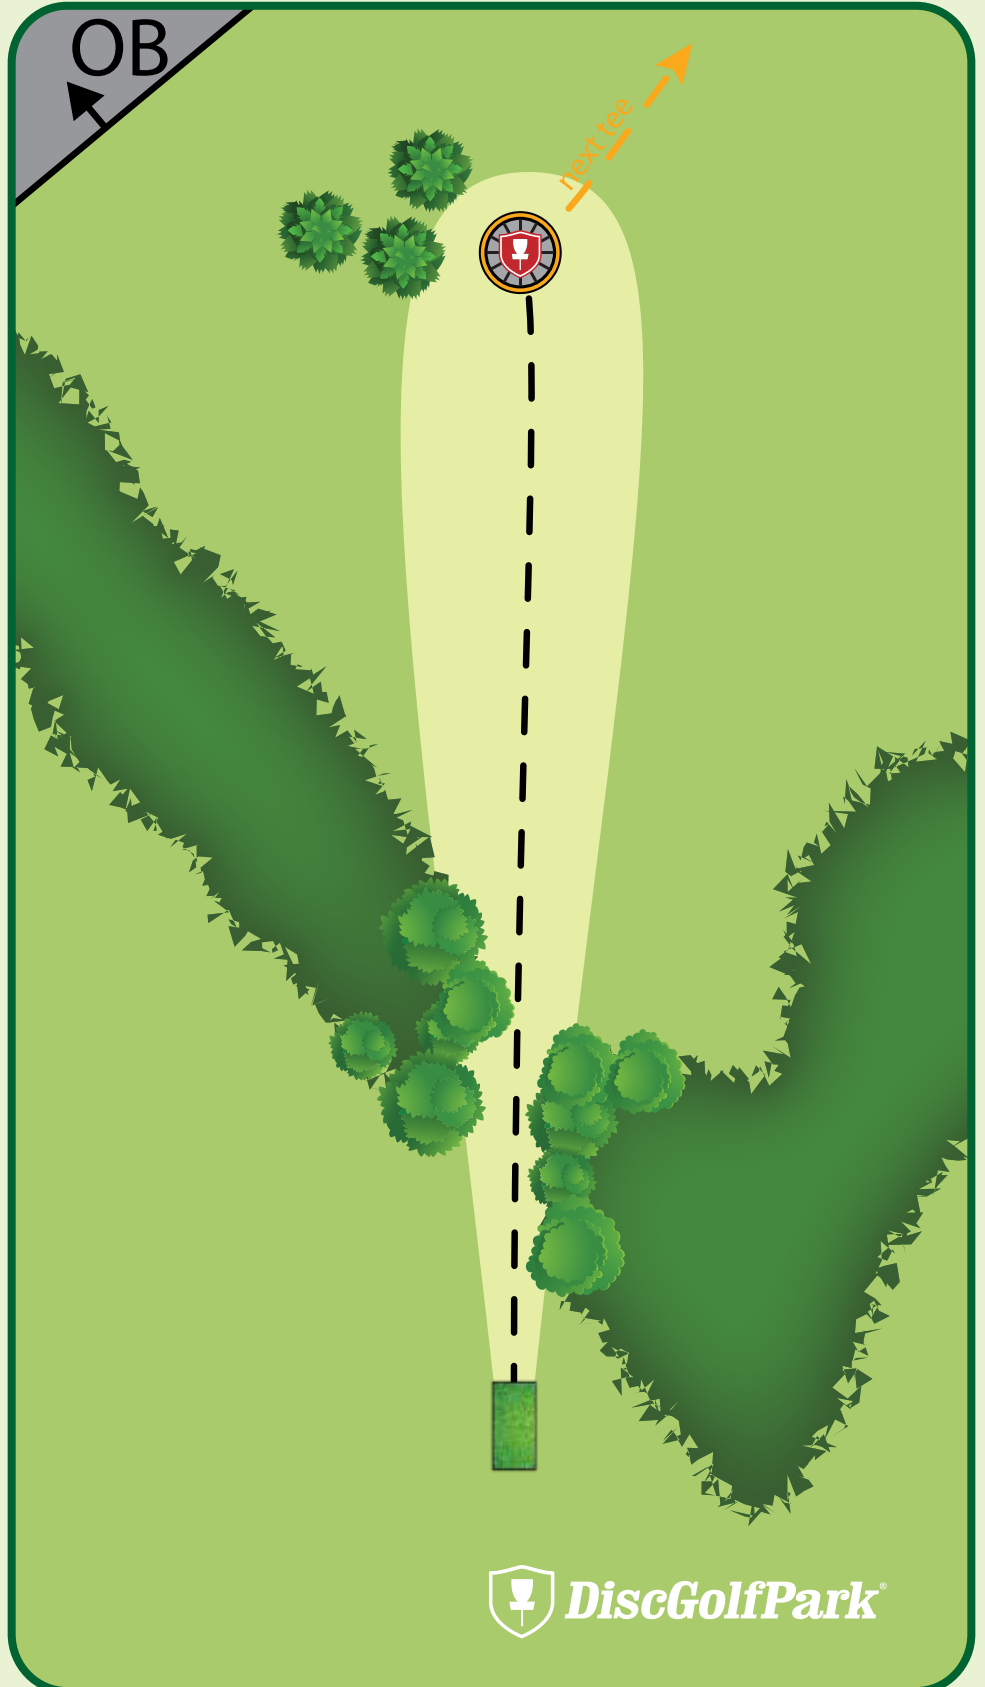

# Avery Preserve DiscGolfPark®

Par 3

310 ft

Please let the group in front of you finish the hole before you begin to tee off.

Be sure not to throw if anyone on the pathways is in danger.

# Avery Preserve DiscGolfPark®

#2

Par 3

246 ft

Please let the group in front of you finish the hole before you begin to tee off.

Be sure not to throw if anyone on the pathways is in danger.

# Avery Preserve DiscGolfPark®

#3

Par 4

453 ft

Please let the group in front of you finish the hole before you begin to tee off.

Be sure not to throw if anyone on the pathways is in danger.

Plainfield   
PARK DISTRICT  