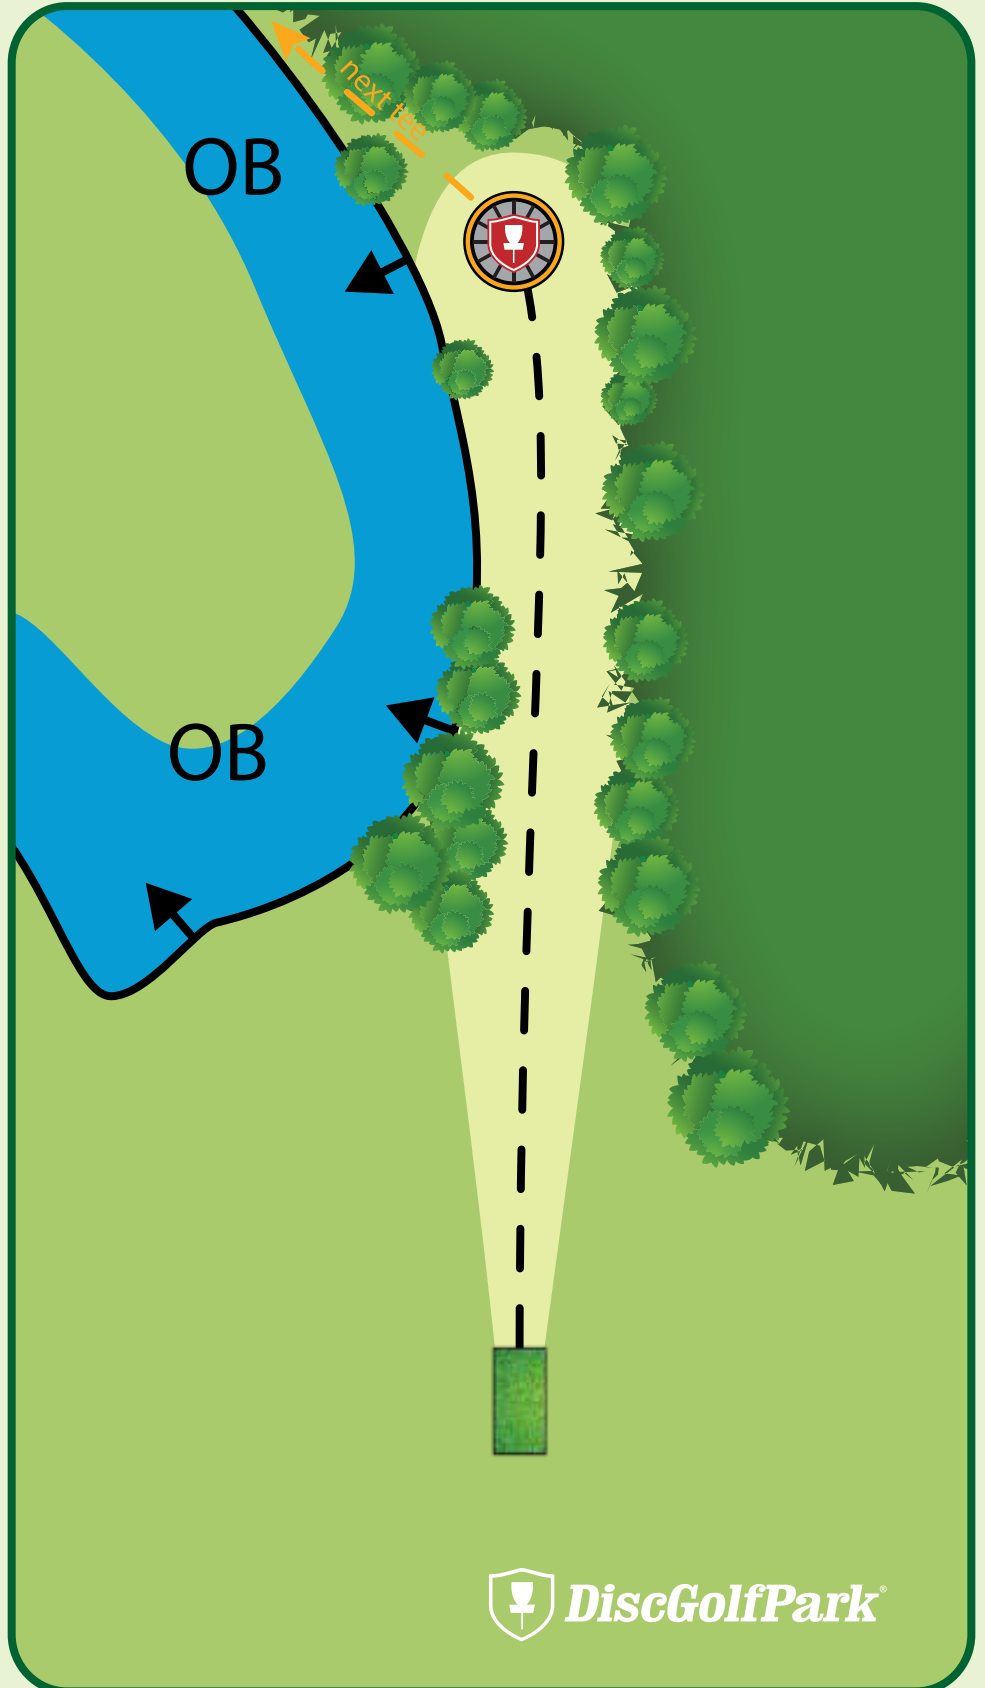

# Avery Preserve DiscGolfPark®

#6

Par 3

304 ft

Please let the group in front of you finish the hole before you begin to tee off.

Be sure not to throw if anyone on the pathways is in danger.

# Avery Preserve DiscGolfPark®

Par 3

234 ft

Please let the group in front of you finish the hole before you begin to tee off.

Be sure not to throw if anyone on the pathways is in danger.

# Avery Preserve DiscGolfPark®

#8

Par 3

?? ft

Please let the group in front of you finish the hole before you begin to tee off.

Be sure not to throw if anyone on the pathways is in danger.