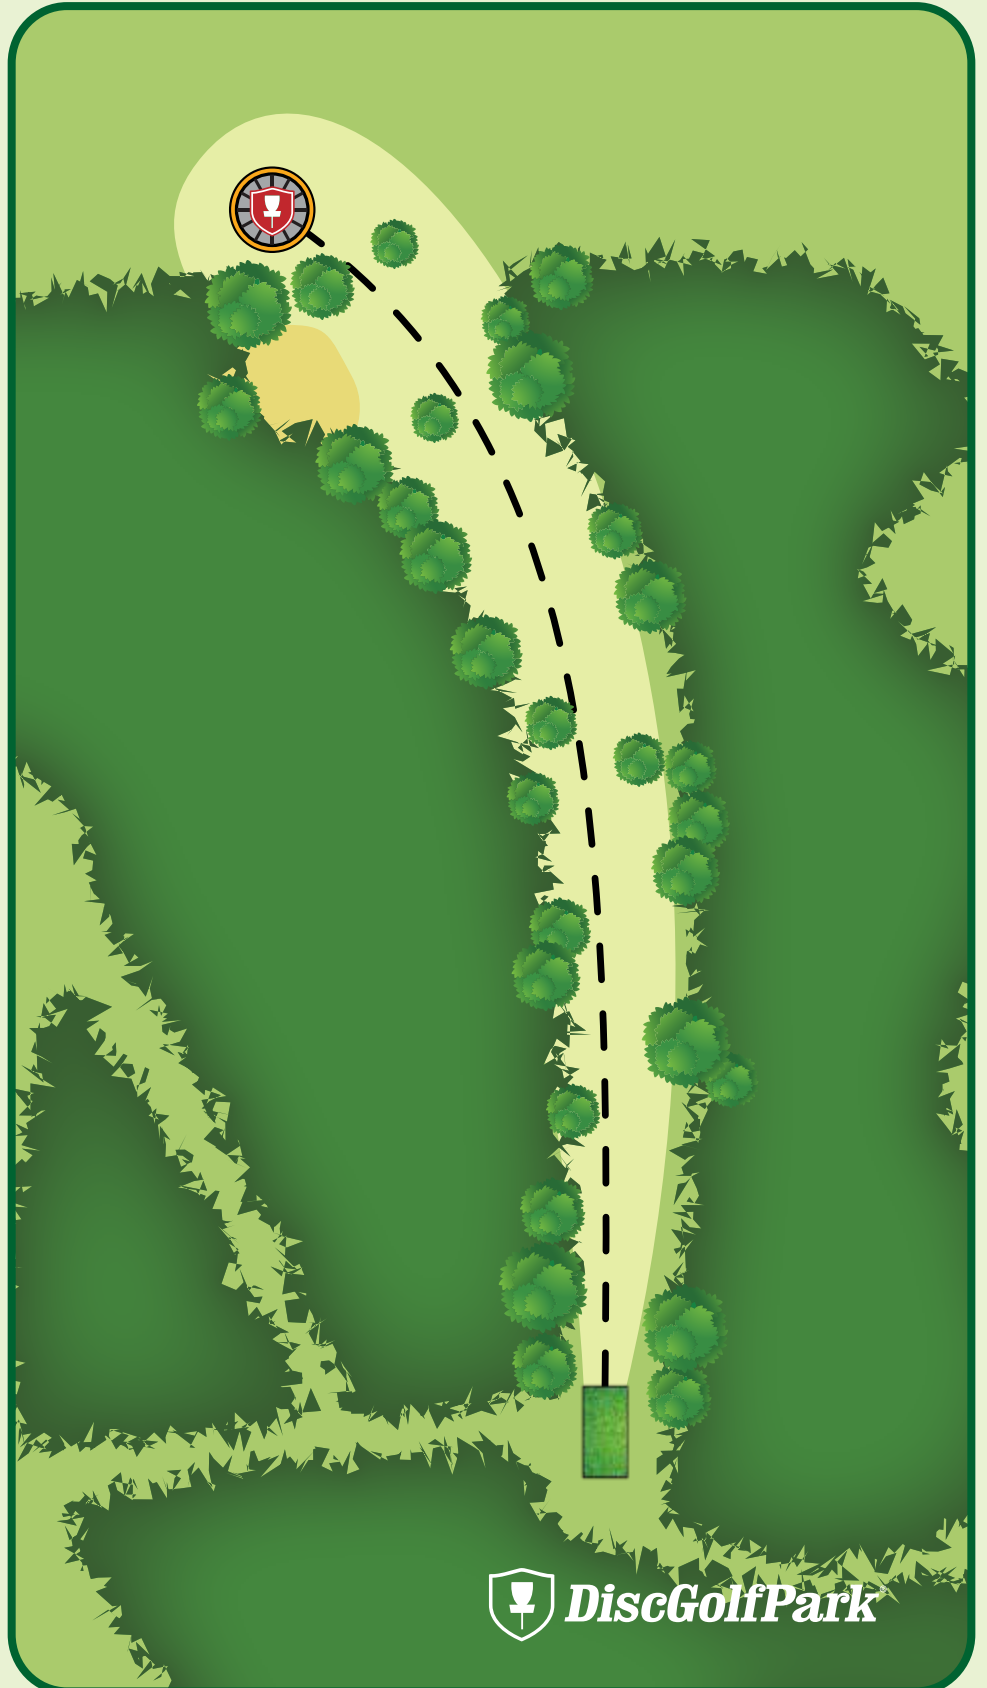

# Avery Preserve DiscGolfPark®

#9

Par 3

220 ft

Please let the group in front of you finish the hole before you begin to tee off.

Be sure not to throw if anyone on the pathways is in danger.

Plainfield   
PARK DISTRICT  