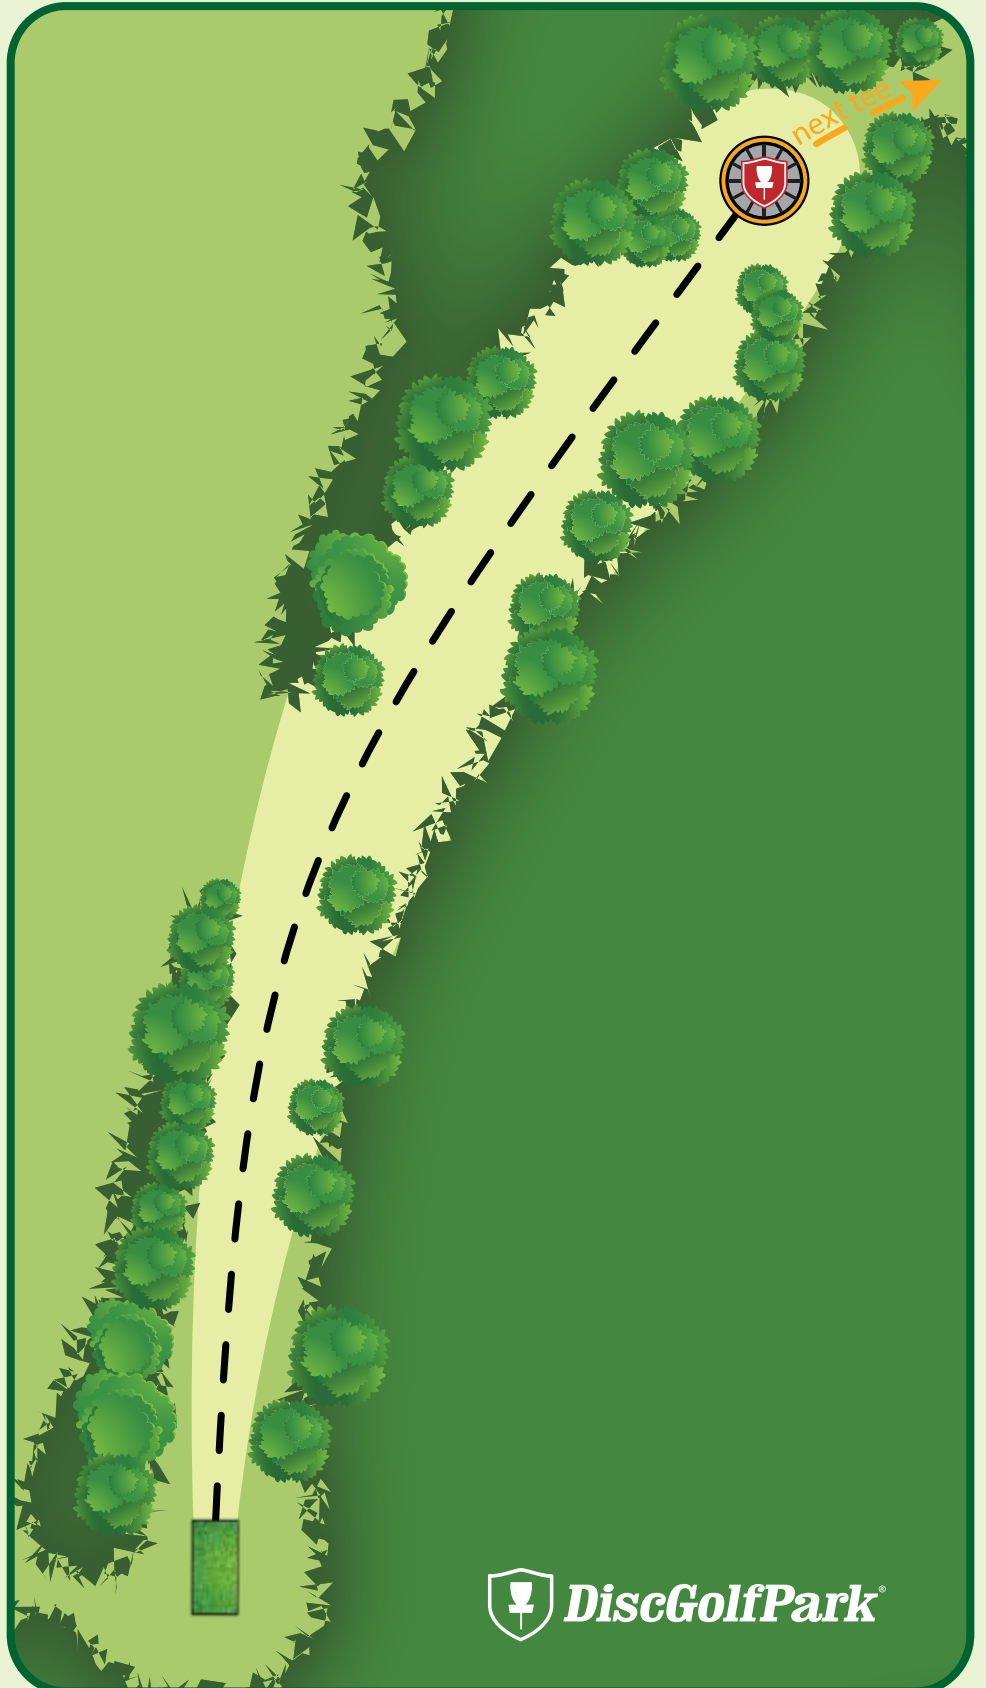

# Avery Preserve DiscGolfPark®

#3

Par 4

453 ft

Please let the group in front of you finish the hole before you begin to tee off.

Be sure not to throw if anyone on the pathways is in danger.

Plainfield   
PARK DISTRICT  