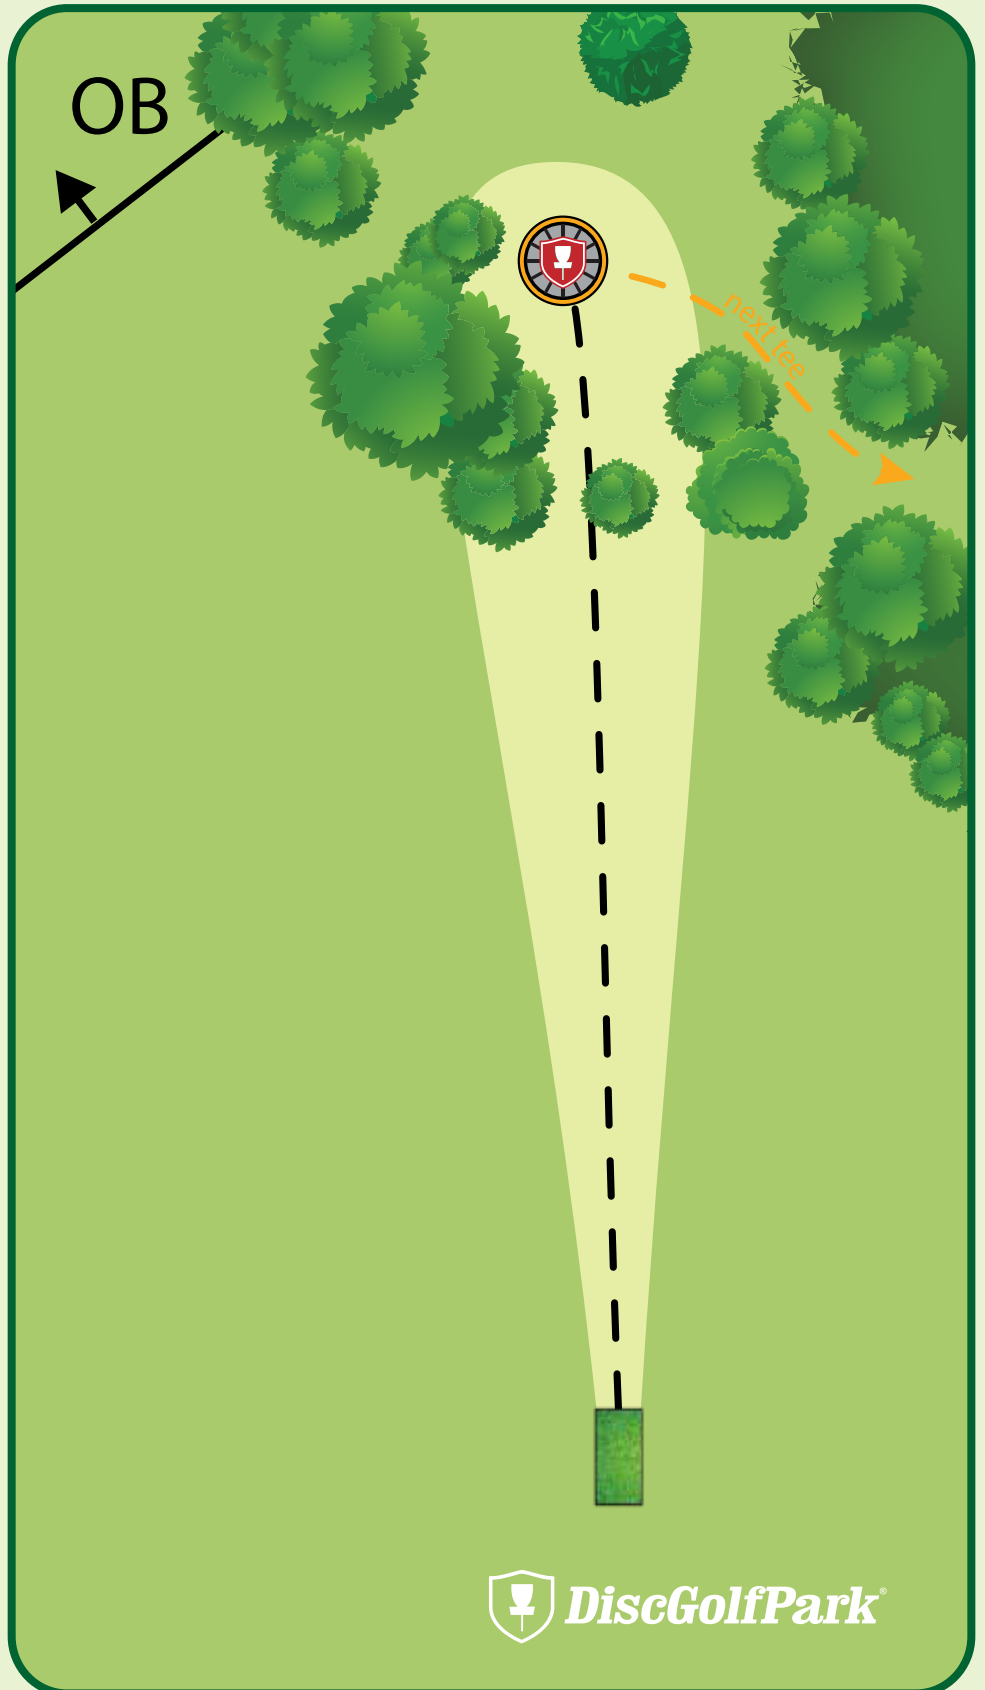

# Avery Preserve DiscGolfPark®

#5

Par 3

299 ft

Please let the group in front of you finish the hole before you begin to tee off.

Be sure not to throw if anyone on the pathways is in danger.

# Avery Preserve DiscGolfPark®

#6

Par 3

304 ft

Please let the group in front of you finish the hole before you begin to tee off.

Be sure not to throw if anyone on the pathways is in danger.