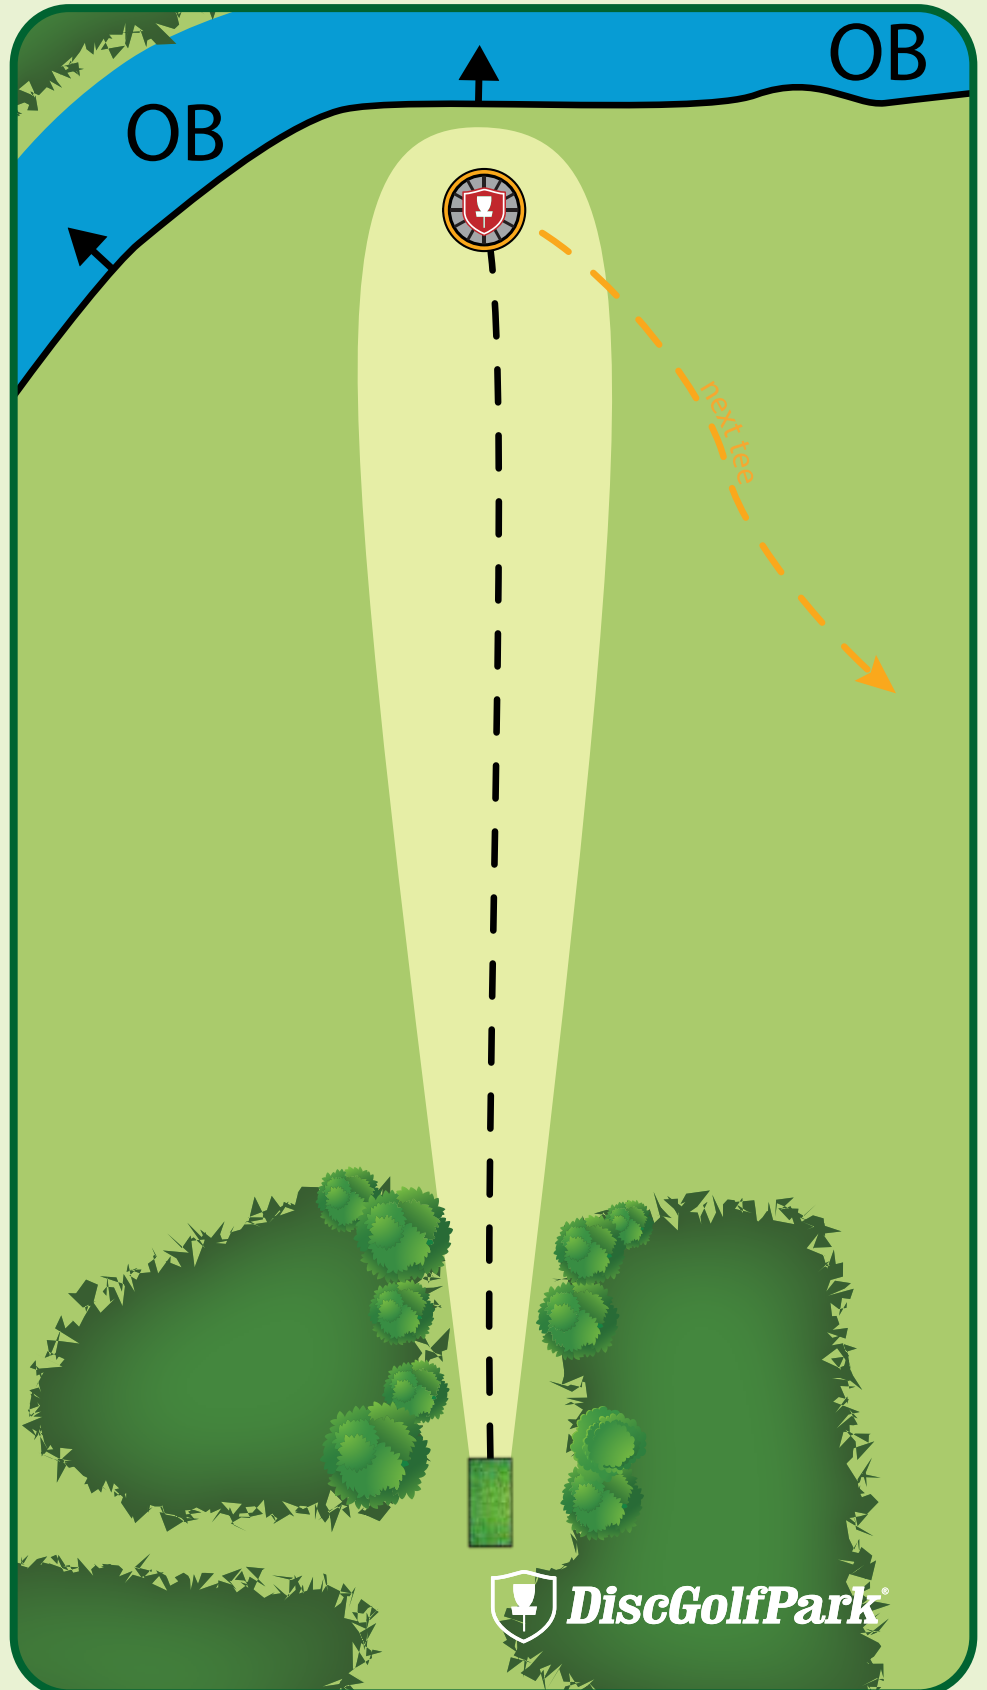

# Avery Preserve DiscGolfPark®

#6

Par 3

304 ft

Please let the group in front of you finish the hole before you begin to tee off.

Be sure not to throw if anyone on the pathways is in danger.

# Avery Preserve DiscGolfPark®

Par 3

234 ft

Please let the group in front of you finish the hole before you begin to tee off.

Be sure not to throw if anyone on the pathways is in danger.