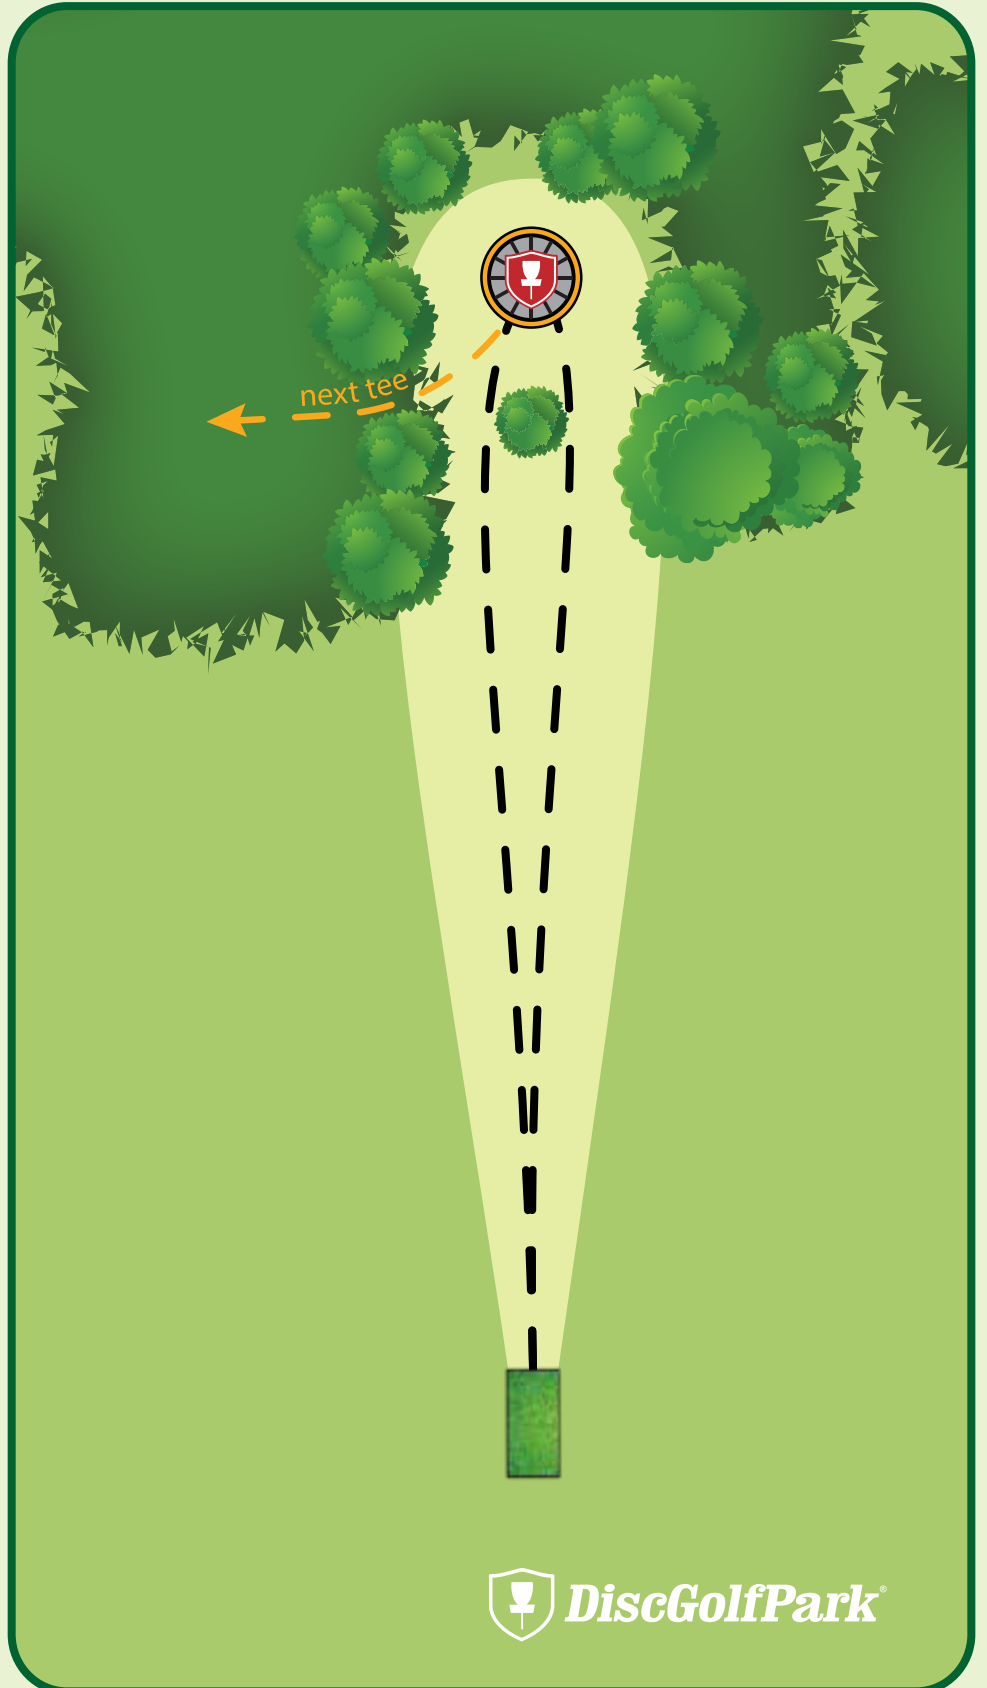

# Avery Preserve DiscGolfPark®

Par 3

310 ft

Please let the group in front of you finish the hole before you begin to tee off.

Be sure not to throw if anyone on the pathways is in danger.

# Avery Preserve DiscGolfPark®

#2

Par 3

246 ft

Please let the group in front of you finish the hole before you begin to tee off.

Be sure not to throw if anyone on the pathways is in danger.

# Avery Preserve DiscGolfPark®

#3

Par 4

453 ft

Please let the group in front of you finish the hole before you begin to tee off.

Be sure not to throw if anyone on the pathways is in danger.

Plainfield   
PARK DISTRICT  