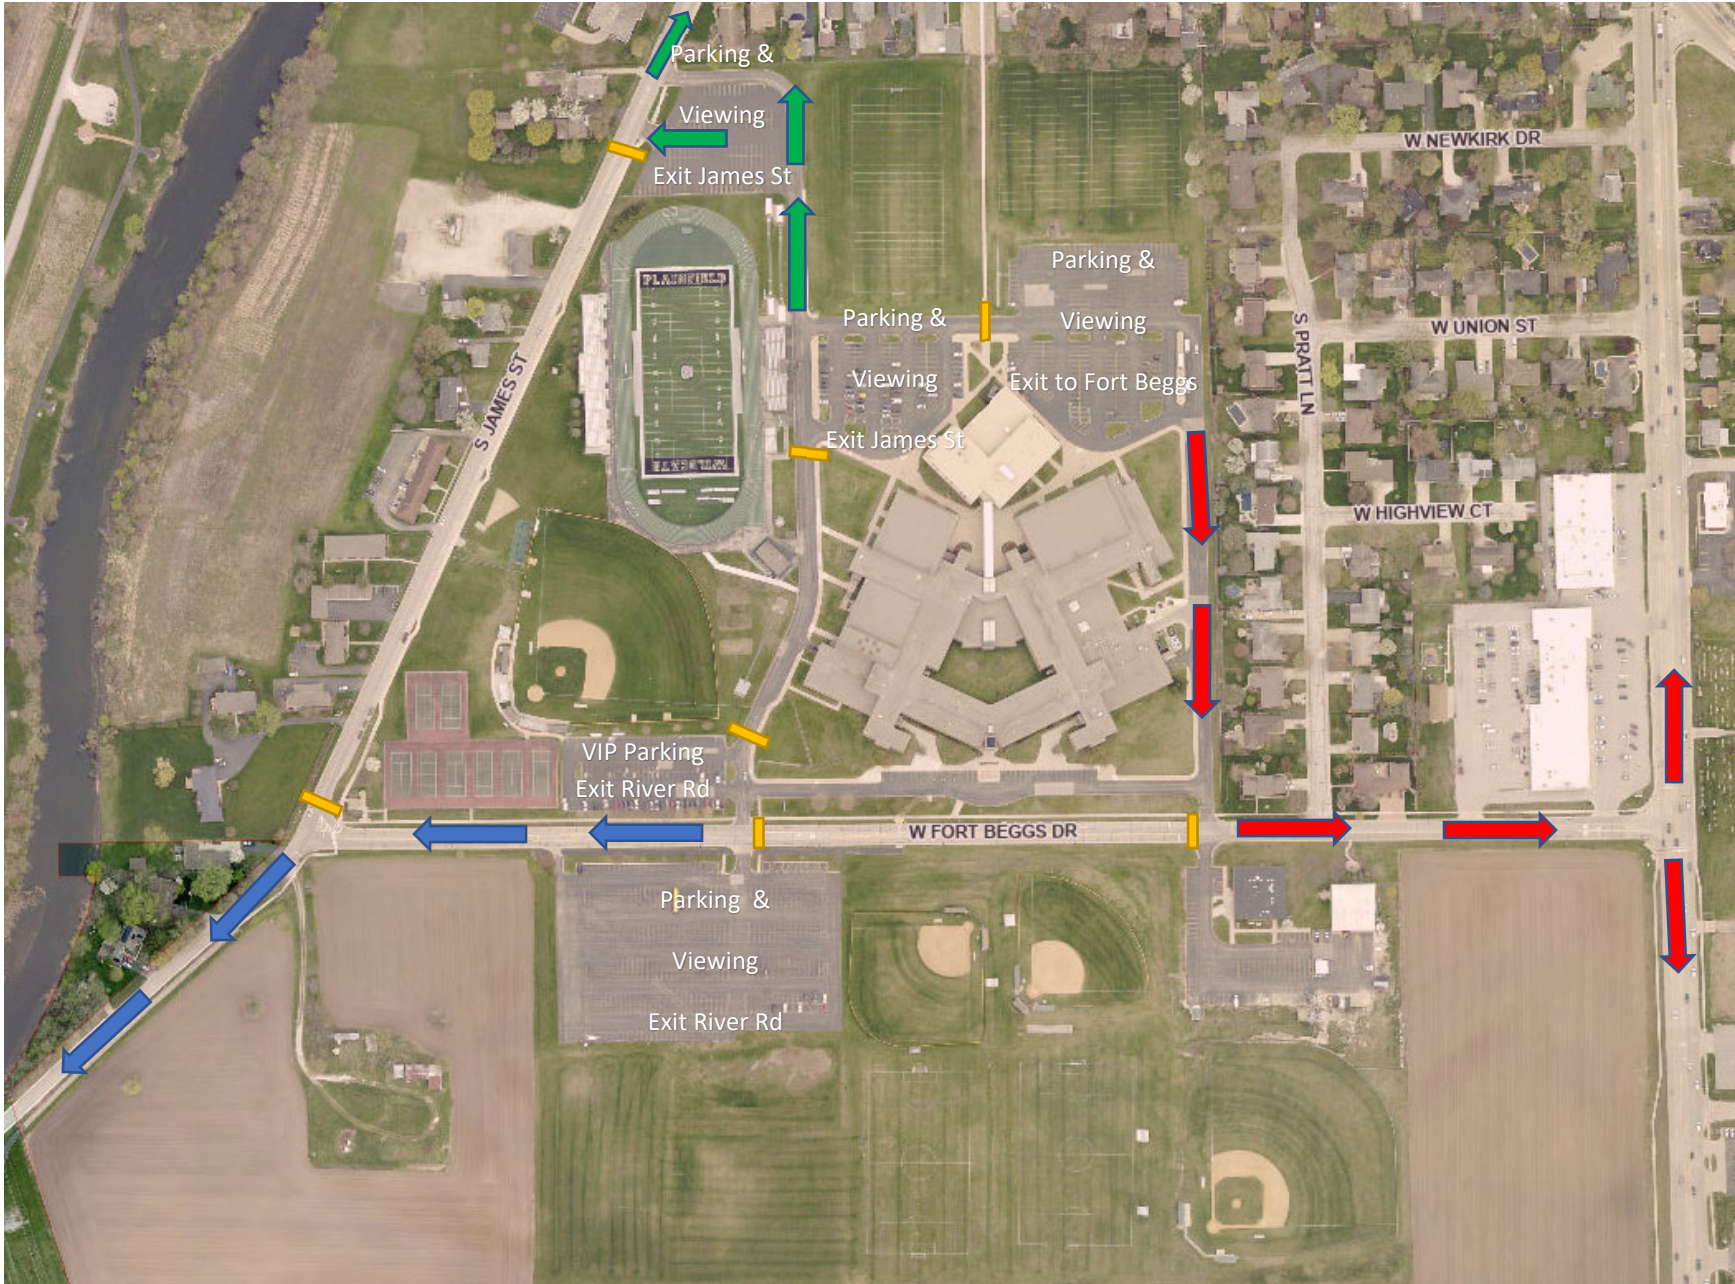

Traffic Pattern After Fireworks Show

Blue arrow Exit route after event

Yellow bar Barricade

Traffic Pattern After Fireworks Show

 Exit route after event

 Barricade